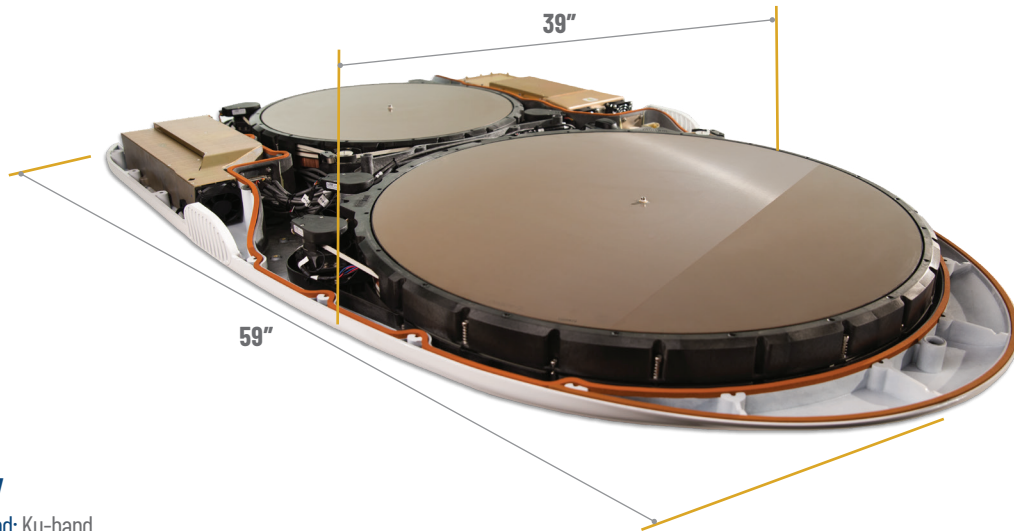

ThinSat® | 300

Ku-band Phased Array Antenna

TECHNICAL SPECIFICATIONS

ThinSat 300

Compatibility

Operating Band: Ku-band

- Tx: 13.75 to 14.50 GHz

- Rx: 10.70 to 12.75 GHz

Constellations: GSO

Satellite Services: Agnostic; inquire for specific network certifications

Tracking and Agility

Initial Acquisition: 60 seconds (cold start)

Re-acquisition After 3-minute Blockage: <1 second

Azimuth Coverage: 360° continuous

Elevation Coverage: +10° to +90° (network dependent)

Beam Agility: >300°/sec

Tracking Accuracy: <0.2°

Mobility: Maintains connectivity at highway speeds

Throughput and Performance

Data Rates: HD backhaul capable (up to 10 Mbps)

G/T: 13 dB/K (8 dB/K at 20° elev.)

Network Efficiency: Up to 2 bits/Hz

EIRP: 51 dBW (46 dBW at 20° elev., 25 W Psat SSPB)

Polarization: Tracking linear (co-pol or orthogonal-pol)

X-pol Isolation: 30 dB typical

BUC

Integrated: 25 W BUC

Optional: External, higher-power amplifier up to 100 W (P_{lin})

Power

Input Power: 110 VAC/60 Hz or 220 VAC/50 Hz

Max Power: 600 W

Dimensions and Installation

Dimensions: 59" L x 39" W x 4.3" H

Weight: 120 lbs.

Installation: Mounts on standard vehicle roof racks

Environmental

Operating Temperature: -30°C to +60°C

Storage Temperature: -40°C to +70°C

Request A Quote